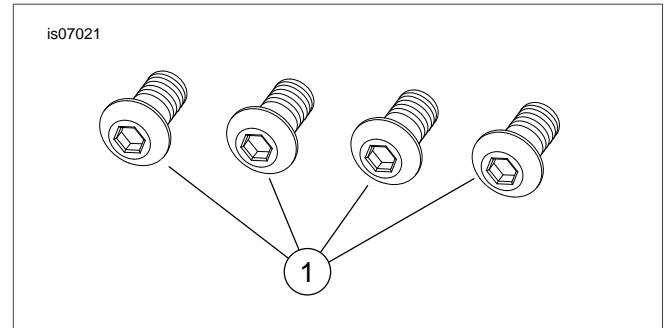

SERVICE PARTS

Figure 1. Service Parts: Softail Tie Down Bracket Hardware Kit

Table 1. Softail Tie Down Bracket Hardware Kit

Description (Quantity)	Part Number
Button head screw, 5/16-24 x 0.625 (4)	91800030