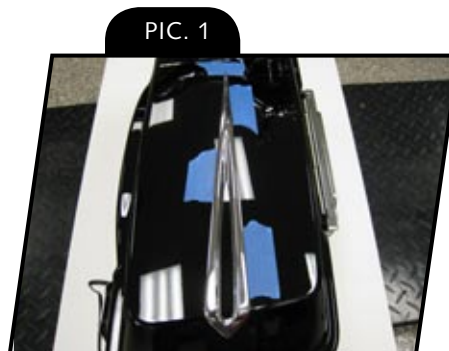

CUSTOMER SERVICE
877.370.3604 (toll free)

INSTALLATION QUESTIONS
techsupport@kuryakyn.com
or call 715.247.2983

LIMITED WARRANTY

Kuryakyn warrants that any Kuryakyn products sold hereunder, shall be free of defects in materials and workmanship for a period of one (1) year from the date of purchase by the consumer excepting the following provisions:

- Kuryakyn shall have no obligation in the event the customer is unable to provide a receipt showing the date the customer purchased the product(s).
  - The product must be properly installed, maintained and operated under normal conditions.
  - Kuryakyn makes no warranty, expressed or implied, with respect to any gold plated products.
- Kuryakyn shall not be liable for any consequential and incidental damages, including labor and paint, resulting from failure of a Kuryakyn product, failure to deliver, delay in delivery, delivery in nonconforming condition, or for any breach of contract or duty between Kuryakyn and a customer.
- Kuryakyn products are often intended for use in specific applications. Kuryakyn makes no warranty if a Kuryakyn product is used in applications other than intended.
- Kuryakyn electrical products are warranted for one (1) year from the date of purchase by the consumer. Components of Kuryakyn products containing L.E.D.s will be warranted for defects in materials and workmanship for 3 years from the date of purchase.
- Kuryakyn makes no warranty of any kind in regard to other manufacturer's products distributed by Kuryakyn. Kuryakyn will pass on all warranties made by the manufacturer and where possible, will expedite the claim on behalf of the customer, but ultimately, responsibility for disposition of the warranty claim lies with the manufacturer.

ABOUT OUR CATALOG

You'll find all our innovations for H-D, GL and Metric Cruisers in our annual catalogs. Order online today—select the "CATALOGS" icon. Each Kuryakyn® product comes with a Proof-of-Purchase good for a complimentary catalog. Details in packaging.

Be sure to ask your local dealer about other Kuryakyn® products, the motorcycle parts and accessories designed for riders by riders.

©2005 Kuryakyn USA® All Rights reserved.