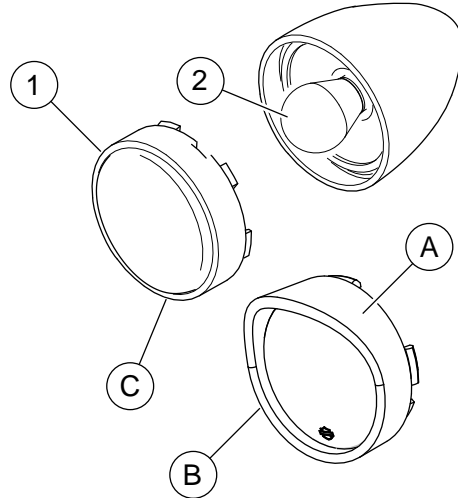

INSTRUCTIONS

-J03084

REV. 2007-08-17

BULLET-STYLE TURN SIGNAL TRIM RINGS

GENERAL

Kit Number

69752-04, 69753-04, 69754-04, 69755-04, 69758-05, 69759-05, 69760-05, 69761-05

Models

Kit Contents

See Figure 1 and Table 1.

INSTALLATION

1. See Figure 1. Locate the removal notch on the turn signal lens and carefully pry from housing. Discard lens. Repeat for other lens.
2. Remove bulbs from turn signal assemblies.
3. Obtain new amber bulbs from kit and install. Bulbs marked **1157A** (Dual Filament) are for front turn signal assemblies. Bulbs marked **1156A** (Single Filament) are for rear turn signal assemblies.
4. Obtain new trim/lens assemblies from kit and install by snapping into place. Check turn signals for proper operation.
5. Press on the outer edges of the lens (not on the chrome trim ring around the lens) until the lens snaps into the housing, or the trim ring may be damaged.

SERVICE PARTS

is00935

Figure 1. Service Parts: Bullet Style Turn Signal Trim Rings

Table 1. Service Parts Table

| Item | Description (Quantity) | Part Number |
|---|---|-------------|
| Front | Kit Numbers 69754-04, 69760-05 (with Visor) | |
| 1 | Clear lens, bullet, turn signal (2) | |
| 2 | Amber bulb, 1157A (2) | 69331-02 |
| Rear | Kit Numbers 69755-04, 69761-05 (with Visor) | |
| 1 | Clear lens, bullet, turn signal (2) | |
| 2 | Amber bulb, 1156A (2) | 69330-02 |
| Front | Kit Numbers 69752-04, 69758-05 (with Visor) | |
| 1 | Gray lens, bullet, turn signal (2) | |
| 2 | Amber bulb, 1157A (2) | 69331-02 |
| Rear | Kit Numbers 69753-04, 69759-05 (with Visor) | |
| 1 | Gray lens, bullet, turn signal (2) | |
| 2 | Amber bulb, 1156A (2) | 69330-02 |
| Items mentioned in text but not included in kit: | | |
| A | Trim ring (with Visor) | |
| B | Trim ring (without Visor) | |
| C | Pry notch is at base of trim ring (not shown) | |