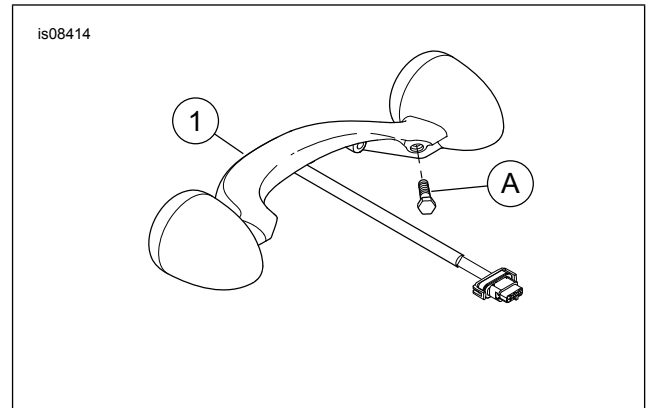

Kit Contents

See Figure 1 and Table 1.

INSTALLATION

⚠ WARNING

To prevent accidental vehicle start-up, which could cause death or serious injury, remove main fuse before proceeding. (00251b)

1. Remove the existing rear light bar. See the service manual. Retain screws (A).
2. Remove the license plate bracket if it is attached to the light bar. See the service manual. Retain hardware and parts.
3. Install the license plate bracket to the **new** rear light bar. See the service manual. Secure with screws removed earlier.
4. Install the **new** rear light bar. See the service manual. Secure with screws (A) removed earlier. Install all other components or parts that were previously removed.

or service manual. The BCM ignores the first 8 cycles of the Hazards. The BCM learns during the next 8 Hazards. The BCM is updated after 16 cycles.

SERVICE PARTS

Figure 1. Service Parts: Light Bar Kit

Table 1. Service Parts