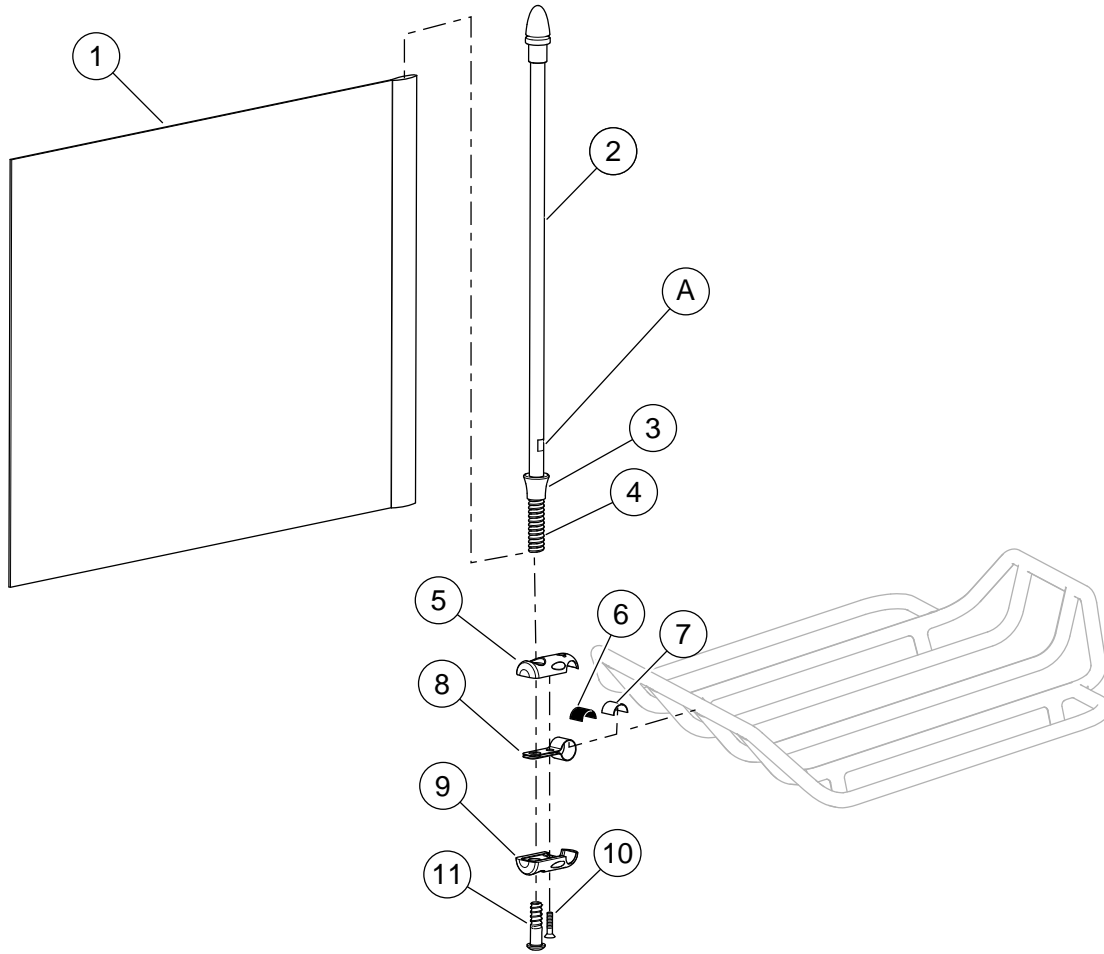

#### NOTE

*Top clamp (5) has one hole. Bottom clamp (9) has two holes.*

5. Place top and bottom clamp into position over spring clip.
6. Place mast assembly into hole in top clamp.
7. Install small screw (10) from kit in bottom clamp.
8. Install large screw (11) into bottom clamp and screw to mast.
9. Holding flat area of mast (A) with wrench, tighten large screw to 120 **in-lbs** (13.6 Nm).
10. Tighten small screw to 15 **in-lbs** (1.7 Nm). Make sure both screws have been tightened to their proper torque.

Figure 1. Service Parts: Premium American Flag Kit

Table 1. Kit Contents

Item	Description (Quantity)	Part Number
1	Flag	94625-98
2	Mast	Not Sold Separately
3	Flag support	Not Sold Separately
4	Spring	Not Sold Separately
5	Top clamp	Not Sold Separately
6	Aluminum strip marked "B"	Not Sold Separately
7	Aluminum strip marked "C"	Not Sold Separately
8	Spring clip	Not Sold Separately
9	Bottom clamp	Not Sold Separately
10	Screw, small	Not Sold Separately
11	Screw, large	Not Sold Separately