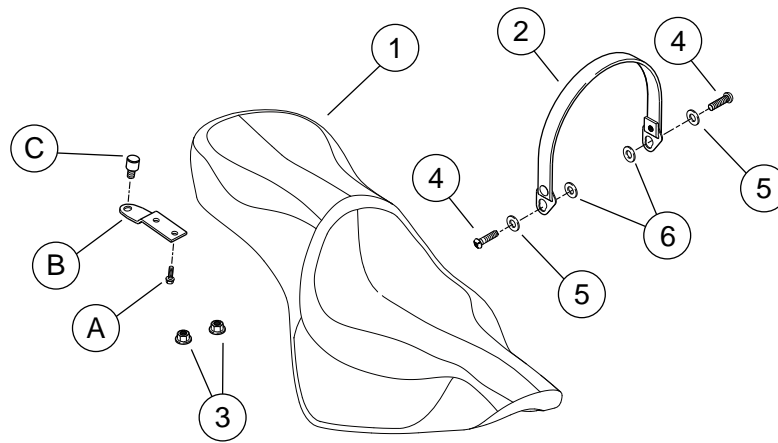

SERVICE PARTS

is02479

Figure 3. Service Parts: Softail Deluxe Seats

Table 1. Service Parts: Softail Deluxe Seats

ITEM	DESCRIPTION	PART NUMBER
Items included in kit:		
1	Seat	Not sold separately
2	Grabstrap for Kit 52852-05	52982-05
	Grabstrap for Kit 51762-06 and 51841-06	51856-06
3	Flange nut	8021
4	Fender support screw (2)	4180
5	Washer (2)	6379W
6	Washer, thick (2)	6019
Items not included in Kit:		
A	Rear seat bracket screws (2)	Stock item
B	Rear seat bracket	Stock item
C	Rear mounting screw	Stock item