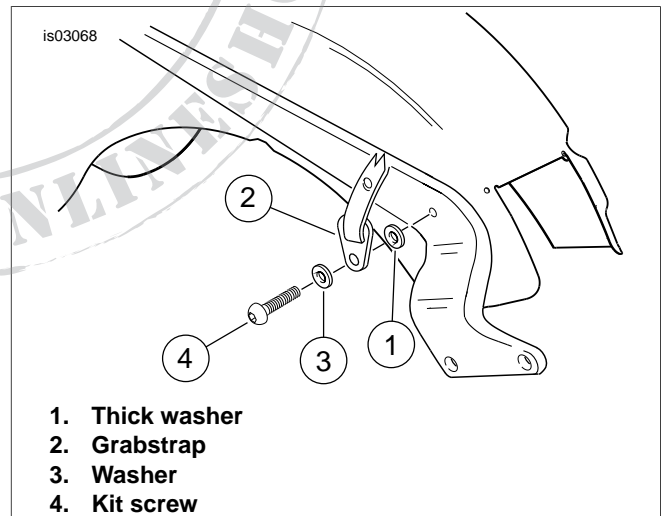

#### WARNING

After installing seat, pull upward on seat to be sure it is locked in position. While riding, a loose seat can shift causing loss of control, which could result in death or serious injury. (00070b)

6. Fasten rear seat bracket (B) to fender nut using stock mounting screw (C).
7. See Figure 2. To install grabstrap, remove front screw and washer from rear fender support. Install grabstrap with thick washers (1), thin washers (3) and screws (4) from kit. Tighten to 21-27 ft-lbs (28-37 Nm).

Figure 2. Grabstrap Installation