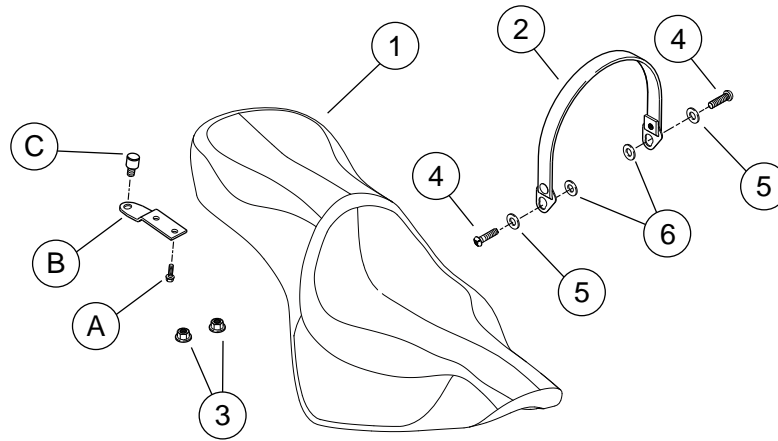

SERVICE PARTS

is02479

Figure 3. Service Parts: Softail Deluxe Seats

Table 1. Service Parts: Softail Deluxe Seats

ITEM	DESCRIPTION	PART NUMBER
Items included in kit:		
1	Seat	Not sold separately
2	Grabstrap for Kit 52852-05	52982-05
	Grabstrap for Kit 51762-06 and 51841-06	51856-06
3	Flange nut	8021
4	Fender support screw (2)	4180
5	Washer (2)	6379W
6	Washer, thick (2)	6019
Items not included in Kit:		
A	Rear seat bracket screws (2)	Stock item
B	Rear seat bracket	Stock item
C	Rear mounting screw	Stock item