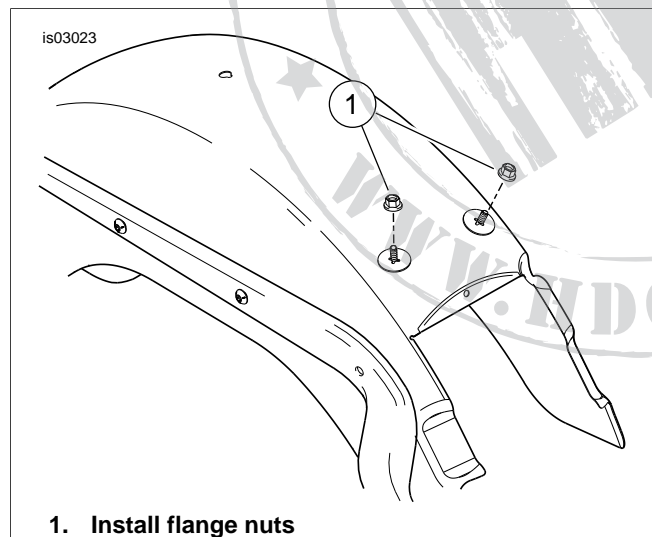

#### Kit Contents

See Figure 3 and Table 1.

### INSTALLATION

1. Remove existing seat according to Owner's Manual Instructions. Save all attaching hardware.
2. See Figure 1. Install two flange nuts (1) from kit onto the seat mounting studs. Tighten flange nuts to 5-8 ft-lbs (7-11 Nm).

Figure 1. Flange Nut Locations