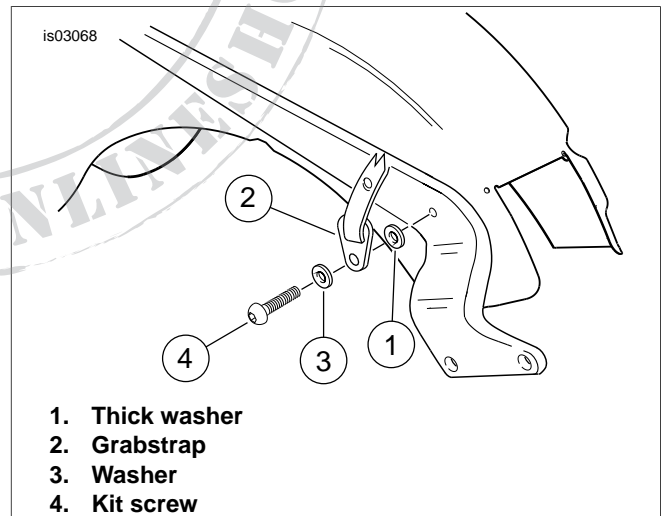

### WARNING

After installing seat, pull upward on seat to be sure it is locked in position. While riding, a loose seat can shift causing loss of control, which could result in death or serious injury. (00070b)

6. Fasten rear seat bracket (B) to fender nut using stock mounting screw (C).
7. See Figure 2. To install grabstrap, remove front screw and washer from rear fender support. Install grabstrap with thick washers (1), thin washers (3) and screws (4) from kit. Tighten to 21-27 ft-lbs (28-37 Nm).

Figure 2. Grabstrap Installation