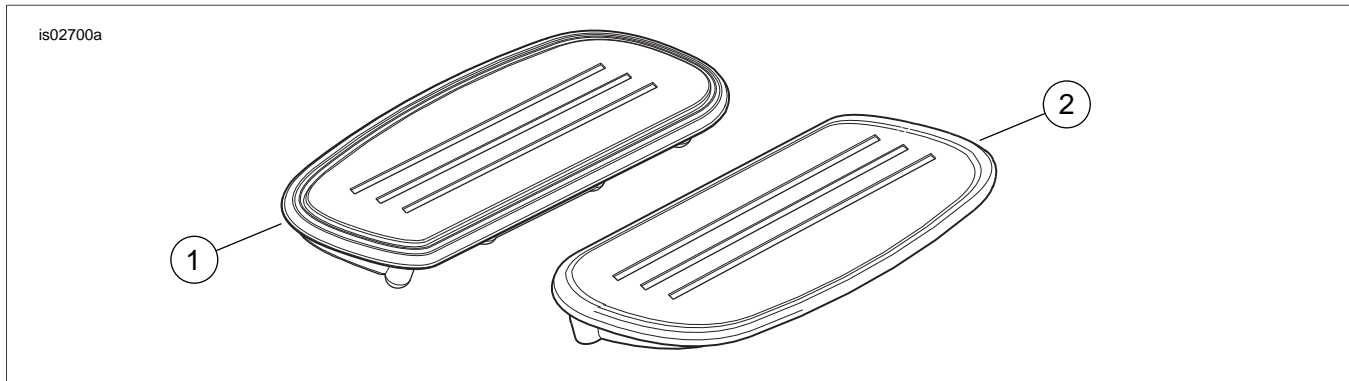

SERVICE PARTS

Figure 2. Service Parts: Swept Wing Passenger Footboard Insert Kits

Table 1. Service Parts Table

Kit	Item	Description (Quantity)	Part Number
Kit 50420-05 Streamliner Passenger Footboard Insert	1	Passenger footboard insert (Streamliner, left)	Not Sold Separately
	2	Passenger footboard insert (Streamliner, right)	Not Sold Separately
Kit 50537-07 Centerline Passenger Footboard Insert	1	Passenger footboard insert (Centerline, left)	Not Sold Separately
	2	Passenger footboard insert (Centerline, right)	Not Sold Separately
Kit 52312-07 Ironsides Passenger Footboard Insert	1	Passenger footboard insert (Ironsides, left)	50819-07
	2	Passenger footboard insert (Ironsides, right)	50823-07
Kit 50500090 Slipstream Passenger Footboard Insert	1	Passenger footboard insert (Slipstream, left)	5050060
	2	Passenger footboard insert (Slipstream, right)	5050061