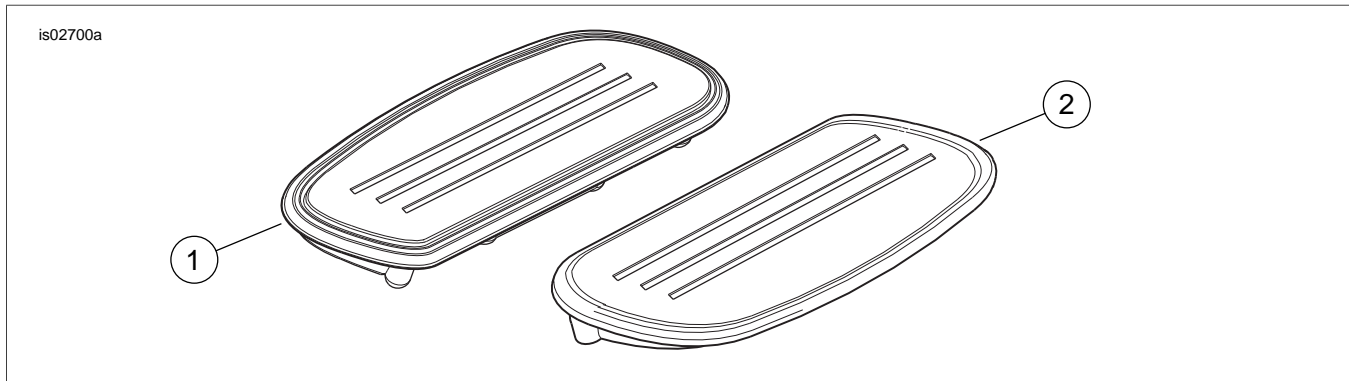

## SERVICE PARTS

**Figure 2. Service Parts: Swept Wing Passenger Footboard Insert Kits**

**Table 1. Service Parts Table**

Kit	Item	Description (Quantity)	Part Number
Kit 50420-05 Streamliner Passenger Footboard Insert	1	Passenger footboard insert (Streamliner, left)	Not Sold Separately
	2	Passenger footboard insert (Streamliner, right)	Not Sold Separately
Kit 50537-07 Centerline Passenger Footboard Insert	1	Passenger footboard insert (Centerline, left)	Not Sold Separately
	2	Passenger footboard insert (Centerline, right)	Not Sold Separately
Kit 52312-07 Ironsides Passenger Footboard Insert	1	Passenger footboard insert (Ironsides, left)	50819-07
	2	Passenger footboard insert (Ironsides, right)	50823-07
Kit 50500090 Slipstream Passenger Footboard Insert	1	Passenger footboard insert (Slipstream, left)	5050060
	2	Passenger footboard insert (Slipstream, right)	5050061