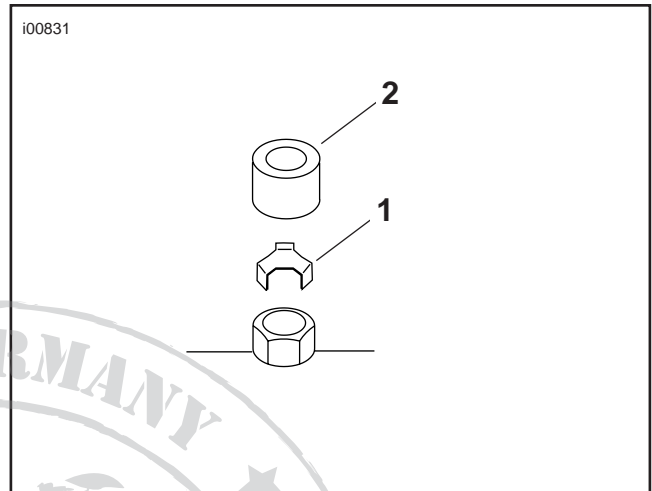

## HEXBOLT COVERS

### Description

- 43879-96: 1/2 inch Satin Chrome with H-D Logo
- 43880-96: 1/2 inch Chrome with H-D Logo
- 43881-96: 1/2 inch Chrome
- 43882-96: 9/16 inch Satin Chrome with H-D Logo
- 43892-96: 9/16 inch Chrome with H-D Logo
- 43850-96: 9/16 inch Chrome

### Installation

1. See illustration. Remove plastic retainer (1) from tree and place retainer over hex bolt head.
2. Push hexbolt cover (2) over retainer.

Installing Hexbolt Covers