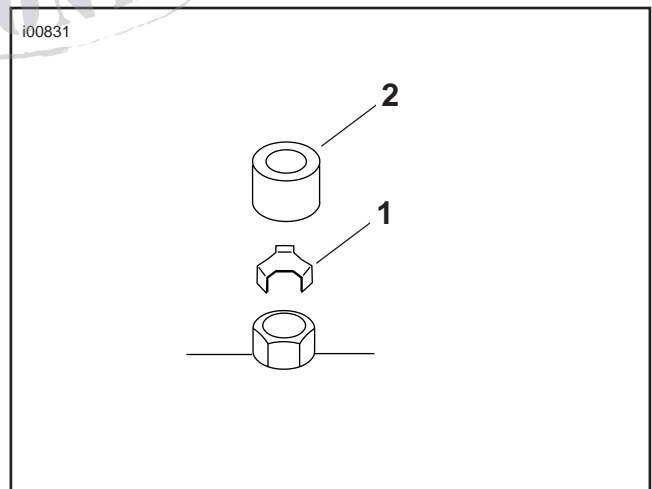

Installation

1. See illustration. Remove plastic retainer (1) from tree and place retainer over hex bolt head.
2. Push hexbolt cover (2) over retainer.

Installing Hexbolt Covers

INSTRUCTIONS

-J00717

REV. 11-5-96

Kit Numbers 43879-96, 43880-96, 43881-96, 43882-96, 43892-96, 43850-96

HEXBOLT COVERS

Description

- 43879-96: 1/2 inch Satin Chrome with H-D Logo
- 43880-96: 1/2 inch Chrome with H-D Logo
- 43881-96: 1/2 inch Chrome
- 43882-96: 9/16 inch Satin Chrome with H-D Logo
- 43892-96: 9/16 inch Chrome with H-D Logo
- 43850-96: 9/16 inch Chrome

Installation

1. See illustration. Remove plastic retainer (1) from tree and place retainer over hex bolt head.
2. Push hexbolt cover (2) over retainer.

Installing Hexbolt Covers