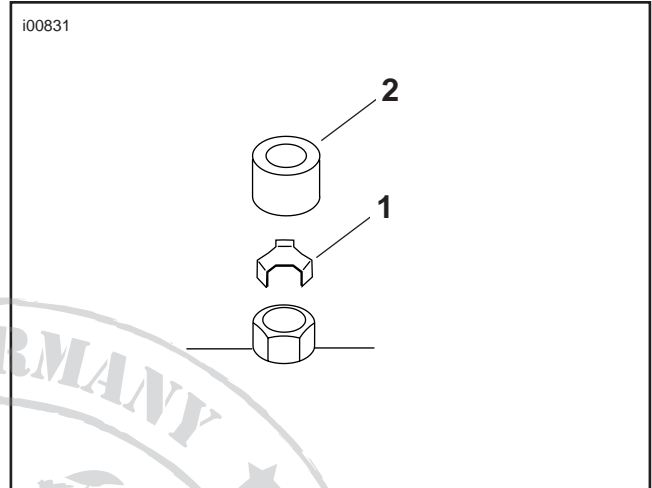

INSTRUCTIONS

-J00717

REV. 11-5-96

Kit Numbers 43879-96, 43880-96, 43881-96, 43882-96, 43892-96, 43850-96

HEXBOLT COVERS

Description

- 43879-96: 1/2 inch Satin Chrome with H-D Logo
- 43880-96: 1/2 inch Chrome with H-D Logo
- 43881-96: 1/2 inch Chrome
- 43882-96: 9/16 inch Satin Chrome with H-D Logo
- 43892-96: 9/16 inch Chrome with H-D Logo
- 43850-96: 9/16 inch Chrome

Installation

1. See illustration. Remove plastic retainer (1) from tree and place retainer over hex bolt head.
2. Push hexbolt cover (2) over retainer.

Installing Hexbolt Covers

INSTRUCTIONS

-J00717

REV. 11-5-96

Kit Numbers 43879-96, 43880-96, 43881-96, 43882-96, 43892-96, 43850-96

HEXBOLT COVERS

Description

- 43879-96: 1/2 inch Satin Chrome with H-D Logo
- 43880-96: 1/2 inch Chrome with H-D Logo
- 43881-96: 1/2 inch Chrome
- 43882-96: 9/16 inch Satin Chrome with H-D Logo
- 43892-96: 9/16 inch Chrome with H-D Logo
- 43850-96: 9/16 inch Chrome

Installation

1. See illustration. Remove plastic retainer (1) from tree and place retainer over hex bolt head.
2. Push hexbolt cover (2) over retainer.

Installing Hexbolt Covers