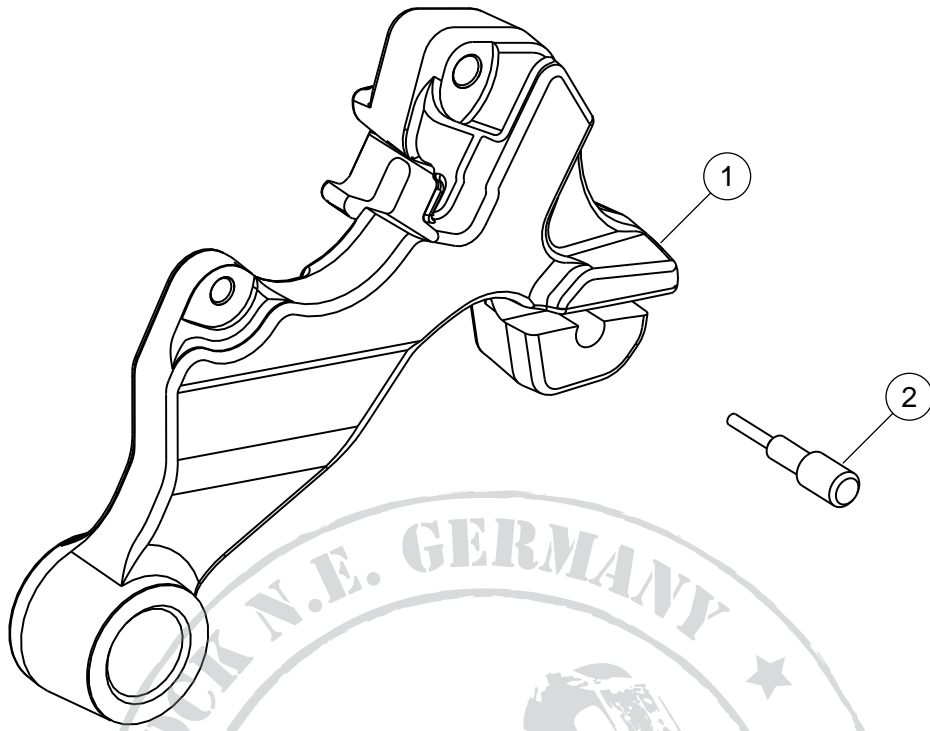

SERVICE PARTS

is04596

Figure 1. Service Parts: Rear Caliper Bracket Assembly

Table 1. Service Parts: Chrome Rear Caliper Bracket Kit

Item		Part Number
1	Bracket, caliper, rear chrome	Not Sold Separately
2	Bumper, rubber	44351-00