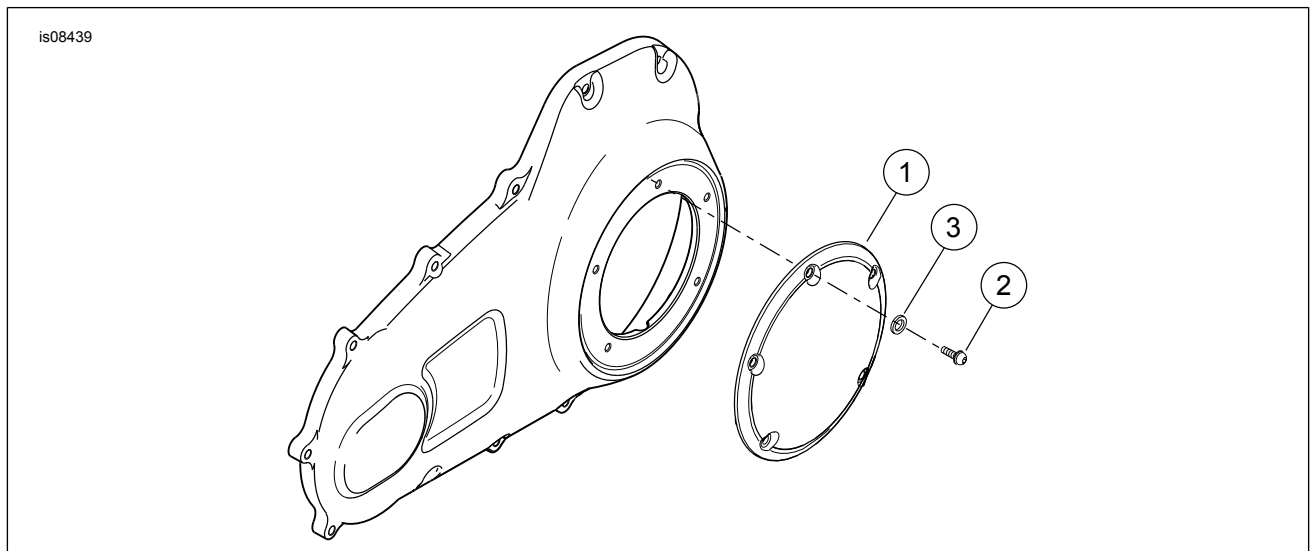

INSTALLATION

1. Remove OE Derby Cover and retain mounting screws with captive washers.

2. Inspect O-ring for damage. Replace if necessary.
 - For kits 25700435, 25700436, 25700446, 25700469, 25700471, 25700472, 25700473, 25700474, 25700476, 25700505, 25700843, 25700844: Install new Derby Cover (1), O-ring and new screws (2) and washers (3).
 - For kits 25700434, 25700437, 25700477: Install new Derby Cover (1), O-ring and original equipment (OE) screws (2) with captive washers.
3. Tighten fasteners to torque specified in service manual.

SERVICE PARTS

Figure 1. Service Parts: Derby Cover Kit

Table 1. Service Parts Table: Derby Cover Kits

Kit	Item	Description (Quantity)	Part Number
Kits 25700435, 25700436, 25700843, 25700844	1	Derby Cover	Not Sold Separately
	2	Screws (Chrome) (5)	9461
	3	Washers (Chrome) (5)	9600
Kit 25700446, 25700469, 25700471, 25700472, 25700473, 25700474, 25700476, 25700505	1	Derby Cover	Not Sold Separately
	2	Screws (Chrome) (5)	10200409
	3	Washers (Chrome) (5)	9600
Kits 25700434, 25700437, 25700477	1	Derby Cover	No Service Parts