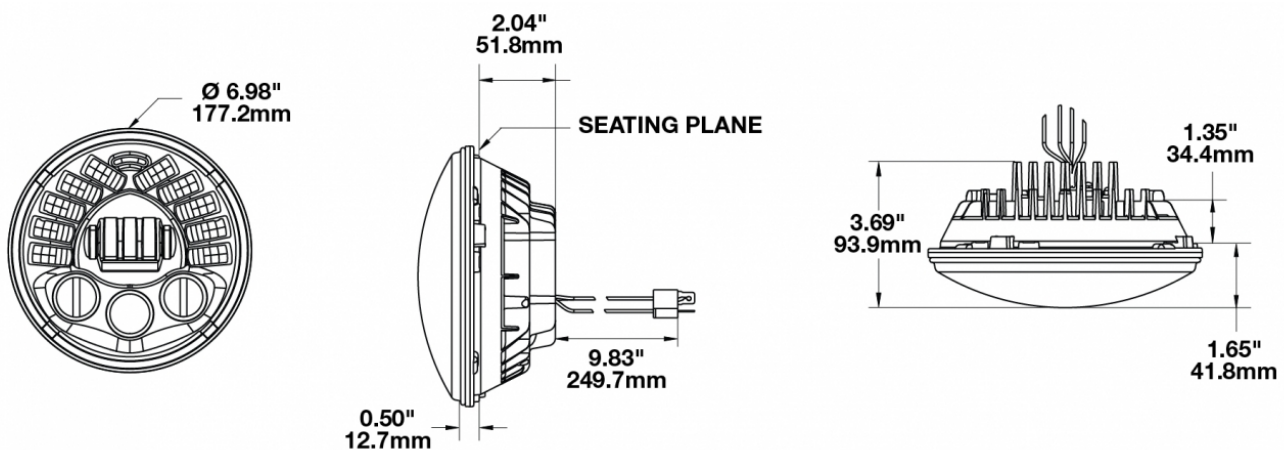

PRODUCT DIMENSIONS

Print date: 2017-07-25

© 2017 J.W. Speaker Corporation • Germantown, WI U.S.A.
www.jwspeaker.com • speaker@jwspeaker.com • 262.251.6660

J.W. SPEAKER
Engineered. Lighting. Solutions.