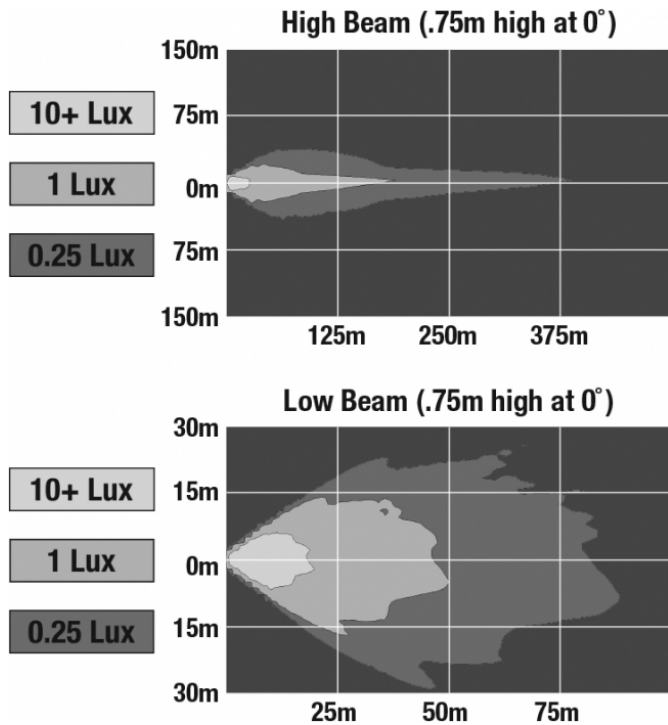

## PRODUCT INFORMATION

<b>Description</b>	12V DOT/ECE LED High & Low Beam Headlight with Chrome Inner Bezel
<b>Height</b>	177.20 mm / 6.98 in
<b>Width</b>	177.20 mm / 6.98 in
<b>Depth</b>	93.68 mm / 3.69 in
<b>Shape</b>	Round
<b>Outer Lens Material</b>	Polycarbonate
<b>Outer Lens Color</b>	Clear
<b>Housing Material</b>	Die-Cast Aluminum
<b>Bezel Color</b>	Chrome
<b>Retrofits</b>	Bucket 7" Round Headlights (PAR56)
<b>Minimum Operating Temperature</b>	-40 °C / -40 °F
<b>Maximum Operating Temperature</b>	65 °C / 149 °F
<b>Connector or Wiring</b>	H4
<b>Mating Connector</b>	H4 AMP#172615-2
<b>Shipping Weight</b>	2.42 lbs / 1.1 kgs

## PHOTOMETRIC SPECIFICATIONS