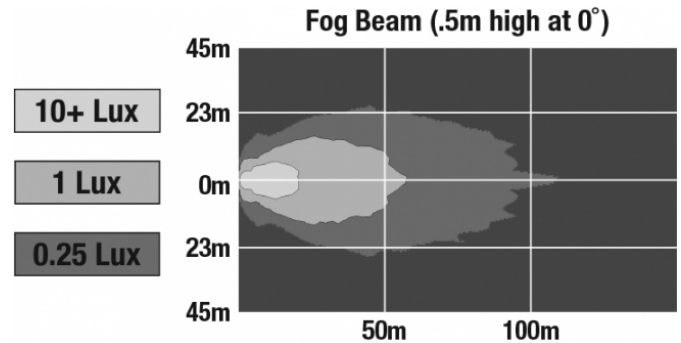

LED Fog Lights - Model 6045

PHOTOMETRIC SPECIFICATIONS

Raw Lumen Output	750
Effective Lumen Output	500
Nominal LED Color Temperature	5000 K
Beam Pattern(s)	Forward Lighting - Fog

APPLICATIONS

ACCESSORIES

Part Number

8200181

Mounting Assembly
Adapter Kit for Fog
Lights Model 6045

Print date: 2017-07-25

© 2017 J.W. Speaker Corporation • Germantown, WI U.S.A.
www.jwspeaker.com • speaker@jwspeaker.com • 262.251.6660